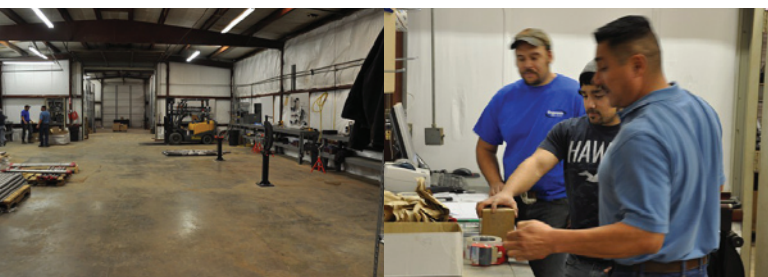

## OPENS NEW LOCATION IN ODESSA

The new facility offers 4400 square feet of storage to provide well servicing tools to the Permian Basin.

8332 N. County Road West  
Odessa, TX 79764  
855.278.7888

Member of the Odessa Chamber of Commerce